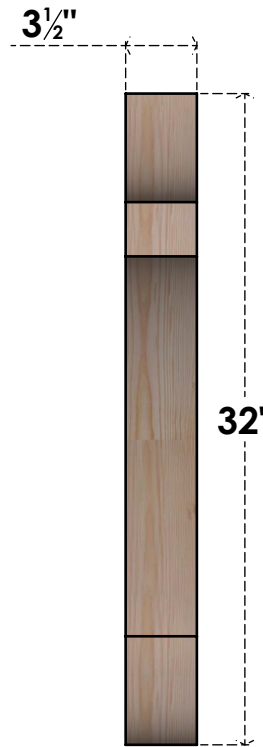

BRC04X28X32OLY00SDF

3 1/2"W X 28"D X 32"H OLYMPIC SMOOTH BRACE, DOUGLAS FIR

SIDE

FRONT

EKENA MILLWORK
 2300 WEST MAIN ST.
 CLARKSVILLE, TX 75426
 TOLL FREE: 866-607-0453
 WWW.EKENAMILLWORK.COM

NOTES

1. INSTALLATION TO BE COMPLETED IN ACCORDANCE WITH MANUFACTURER'S SPECIFICATIONS.
2. DRAWING MAY NOT BE TO SCALE
3. THIS DRAWING IS INTENDED FOR DESIGN AND PLANNING PURPOSES ONLY.
4. ALL INFORMATION CONTAINED HEREIN WAS CURRENT AT THE TIME OF DEVELOPMENT BUT MUST BE REVIEWED AND APPROVED BY THE PRODUCT MANUFACTURER TO BE CONSIDERED ACCURATE.
5. PRODUCTS ARE NOT KILN DRIED. THIS ITEM IS UNIQUE AND WILL CONTAIN THE NATURAL VARIATIONS THAT THE WOOD SPECIES OFFERS. THIS MAY RESULT IN VARIATIONS UP TO 1/4"