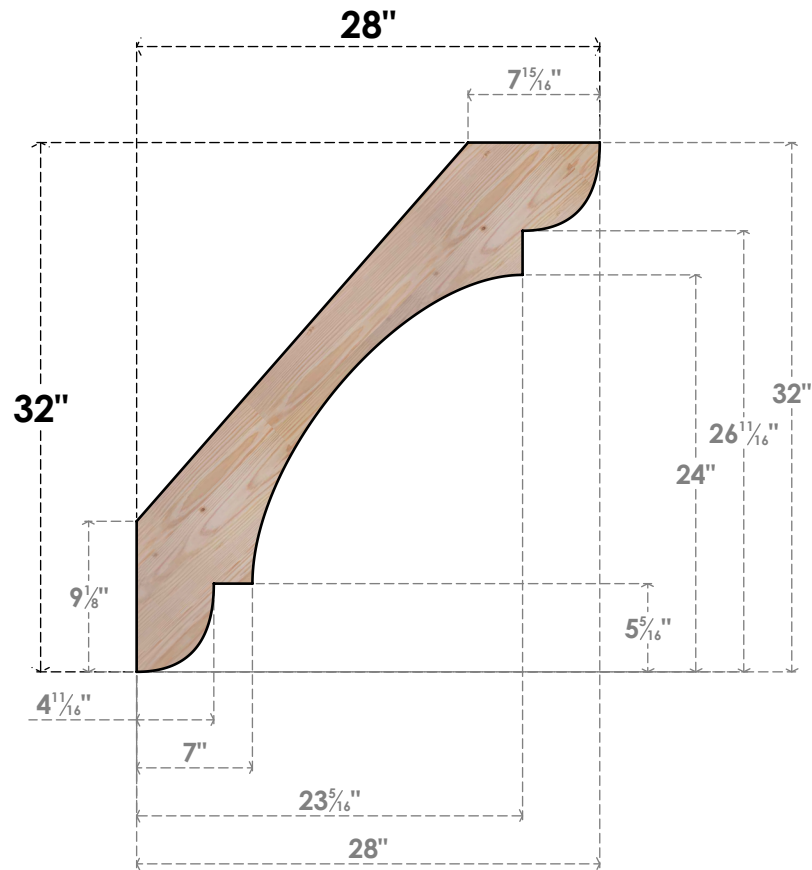

BRC04X28X32OLY00SDF

3 1/2"W X 28"D X 32"H OLYMPIC SMOOTH BRACE, DOUGLAS FIR

SIDE

FRONT

EKENA MILLWORK
 2300 WEST MAIN ST.
 CLARKSVILLE, TX 75426
 TOLL FREE: 866-607-0453
 WWW.EKENAMILLWORK.COM

NOTES

1. INSTALLATION TO BE COMPLETED IN ACCORDANCE WITH MANUFACTURER'S SPECIFICATIONS.
2. DRAWING MAY NOT BE TO SCALE
3. THIS DRAWING IS INTENDED FOR DESIGN AND PLANNING PURPOSES ONLY.
4. ALL INFORMATION CONTAINED HEREIN WAS CURRENT AT THE TIME OF DEVELOPMENT BUT MUST BE REVIEWED AND APPROVED BY THE PRODUCT MANUFACTURER TO BE CONSIDERED ACCURATE.
5. PRODUCTS ARE NOT KILN DRIED. THIS ITEM IS UNIQUE AND WILL CONTAIN THE NATURAL VARIATIONS THAT THE WOOD SPECIES OFFERS. THIS MAY RESULT IN VARIATIONS UP TO 1/4"